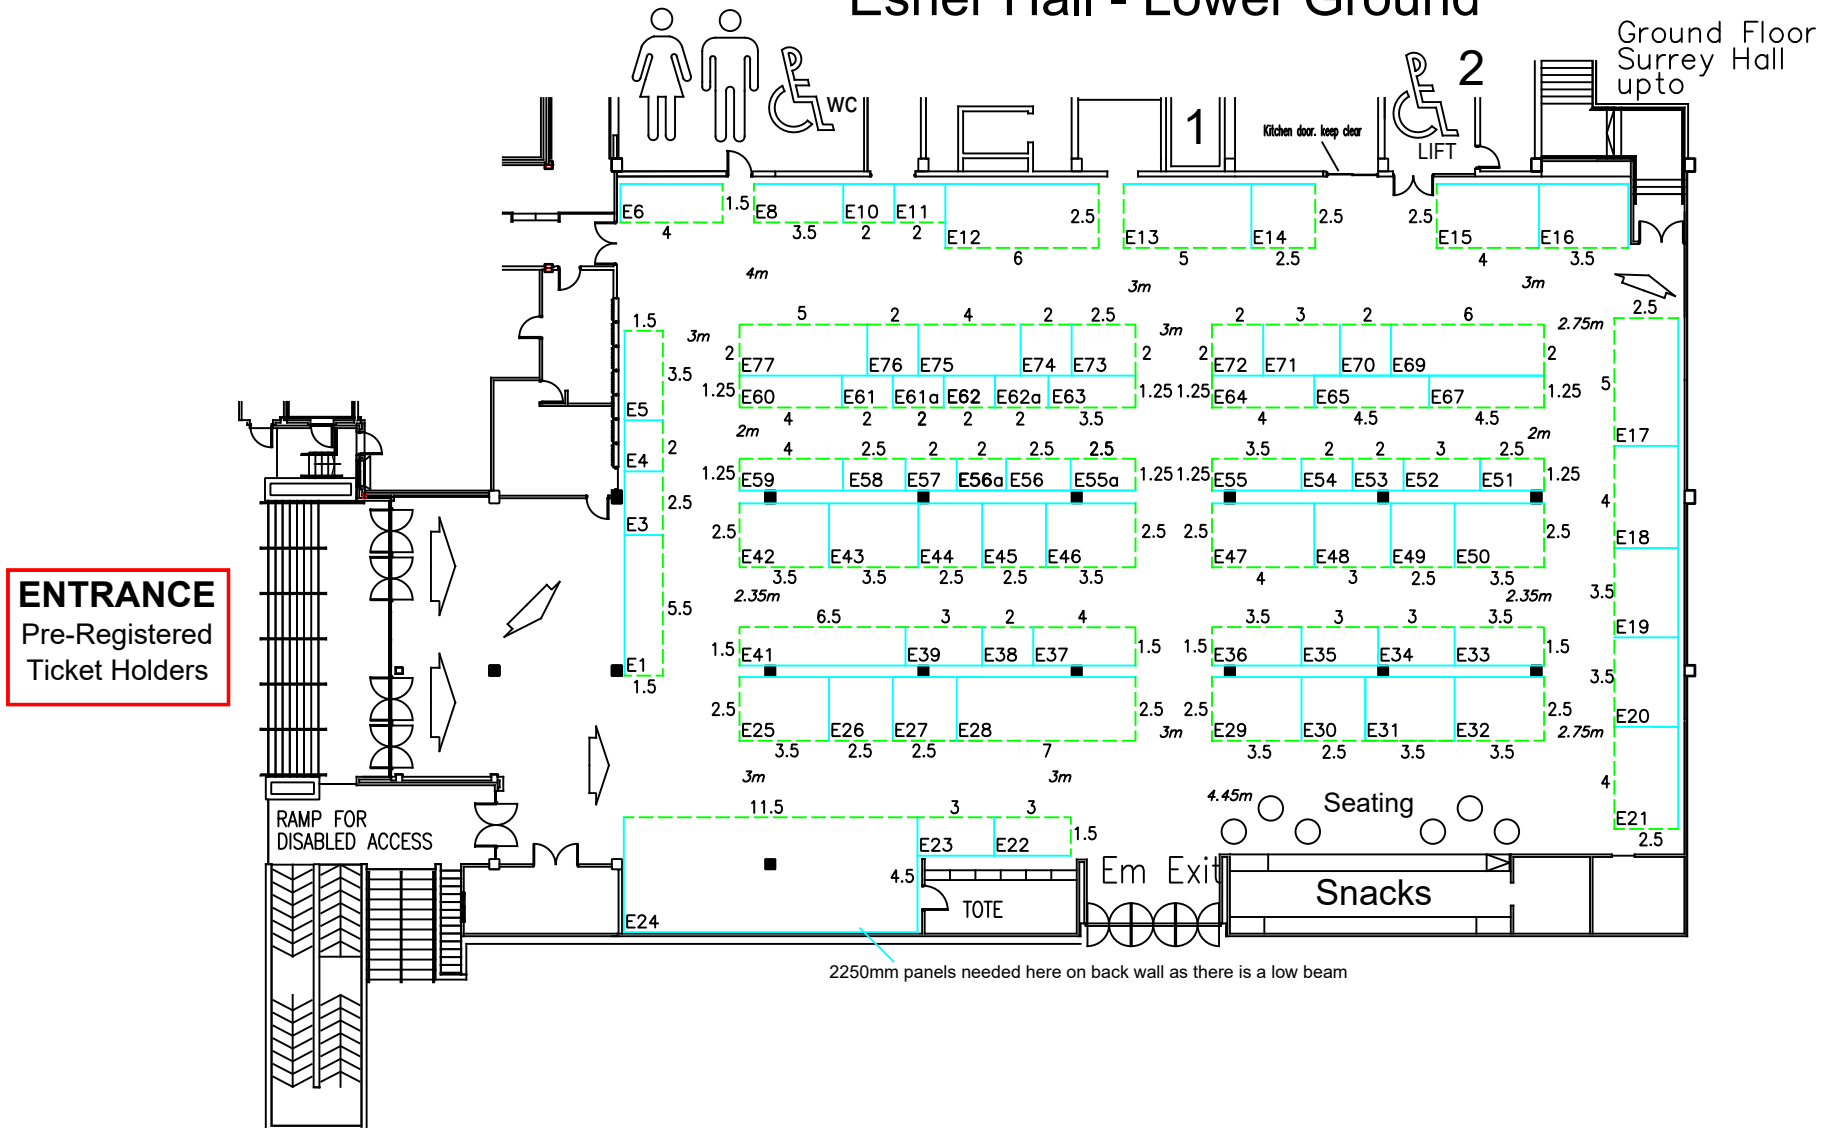

# Esher Hall - Lower Ground

**ENTRANCE**  
Pre-Registered  
Ticket Holders

RAMP FOR  
DISABLED ACCESS

4.45m Seating

Snacks

2250mm panels needed here on back wall as there is a low beam

Ground Floor  
Surrey Hall  
upto

Kichen door. keep clear

LIFT  
2

WC

1

2

Em Exit

TOTE