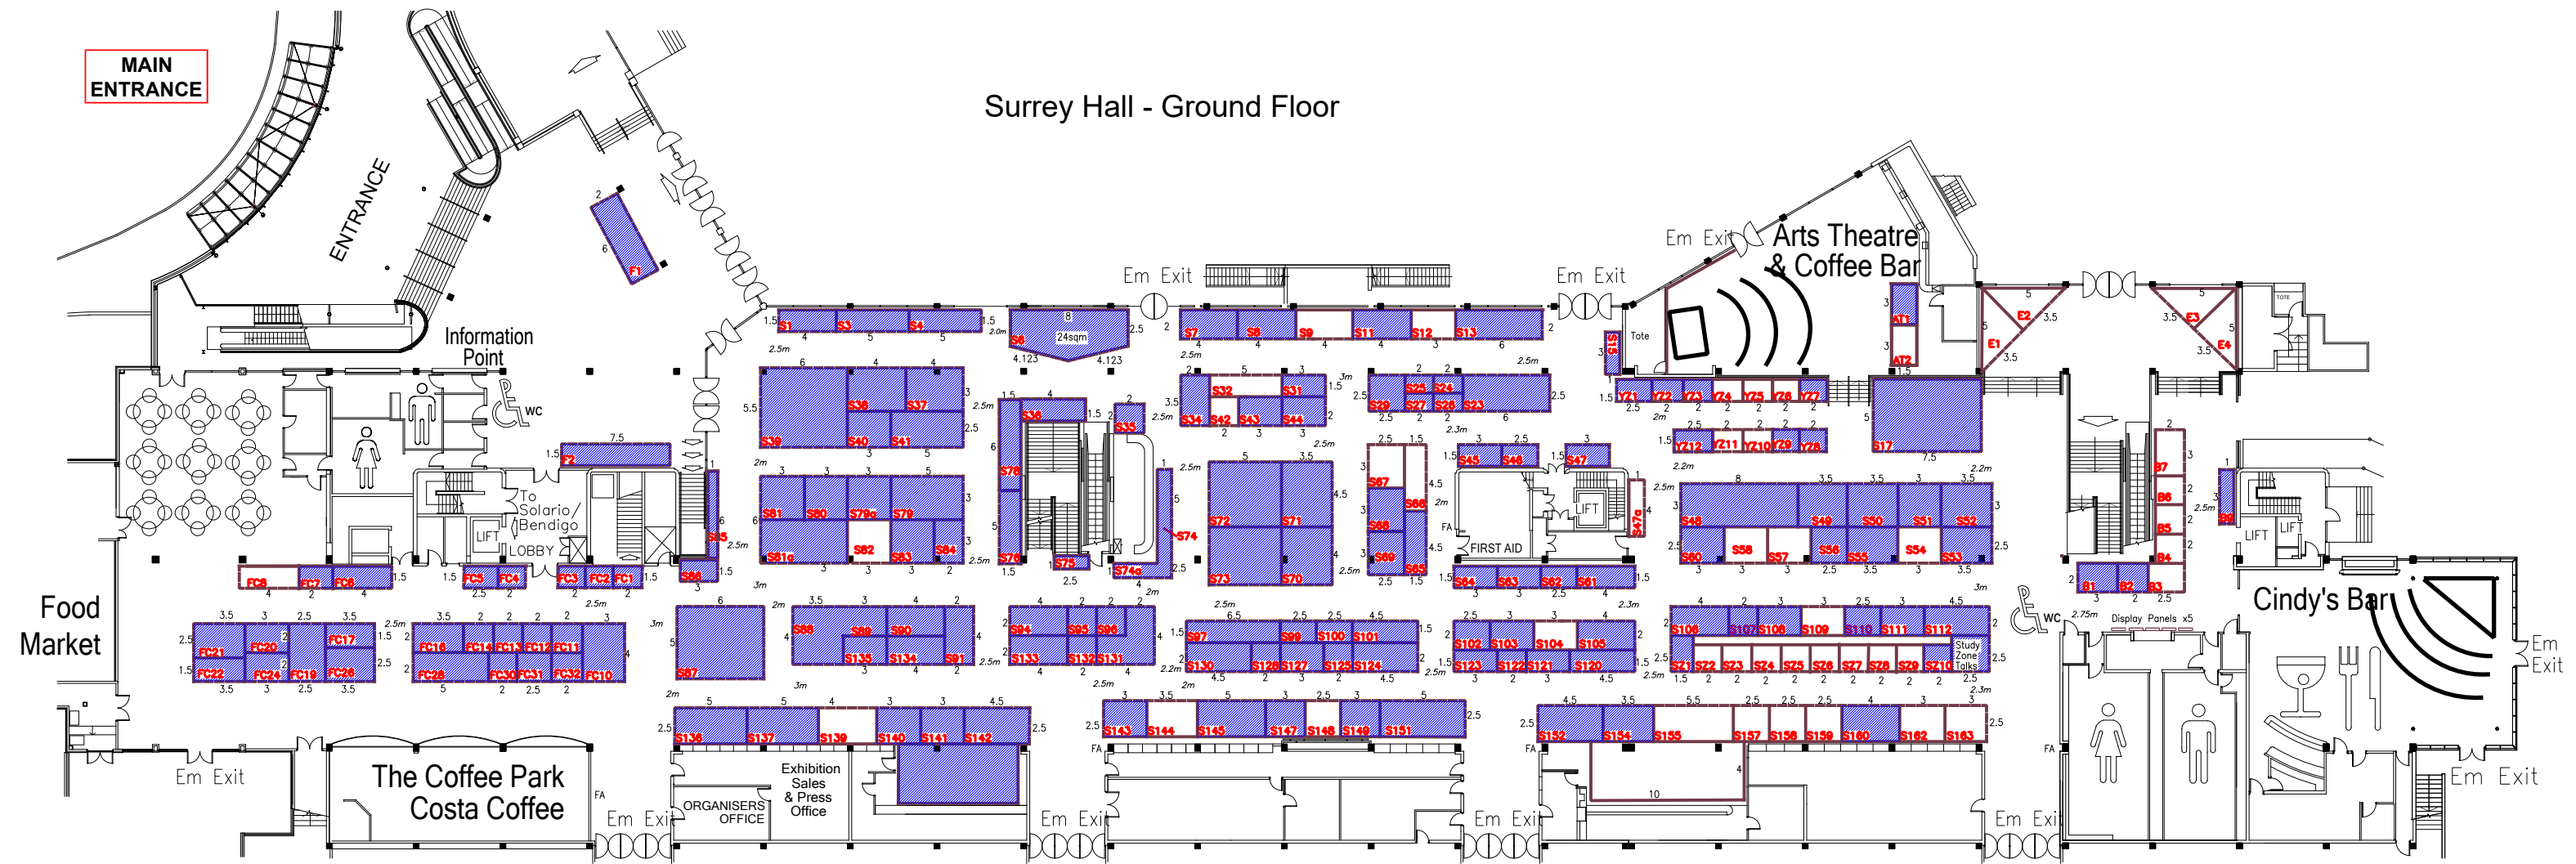

Christian Resources Exhibition - National 2019

15th-17th Oct 2019 Sandown Exhibition Centre . Esher . Surrey

Surrey Hall - Ground Floor

Plan correct as at 01.05.2019