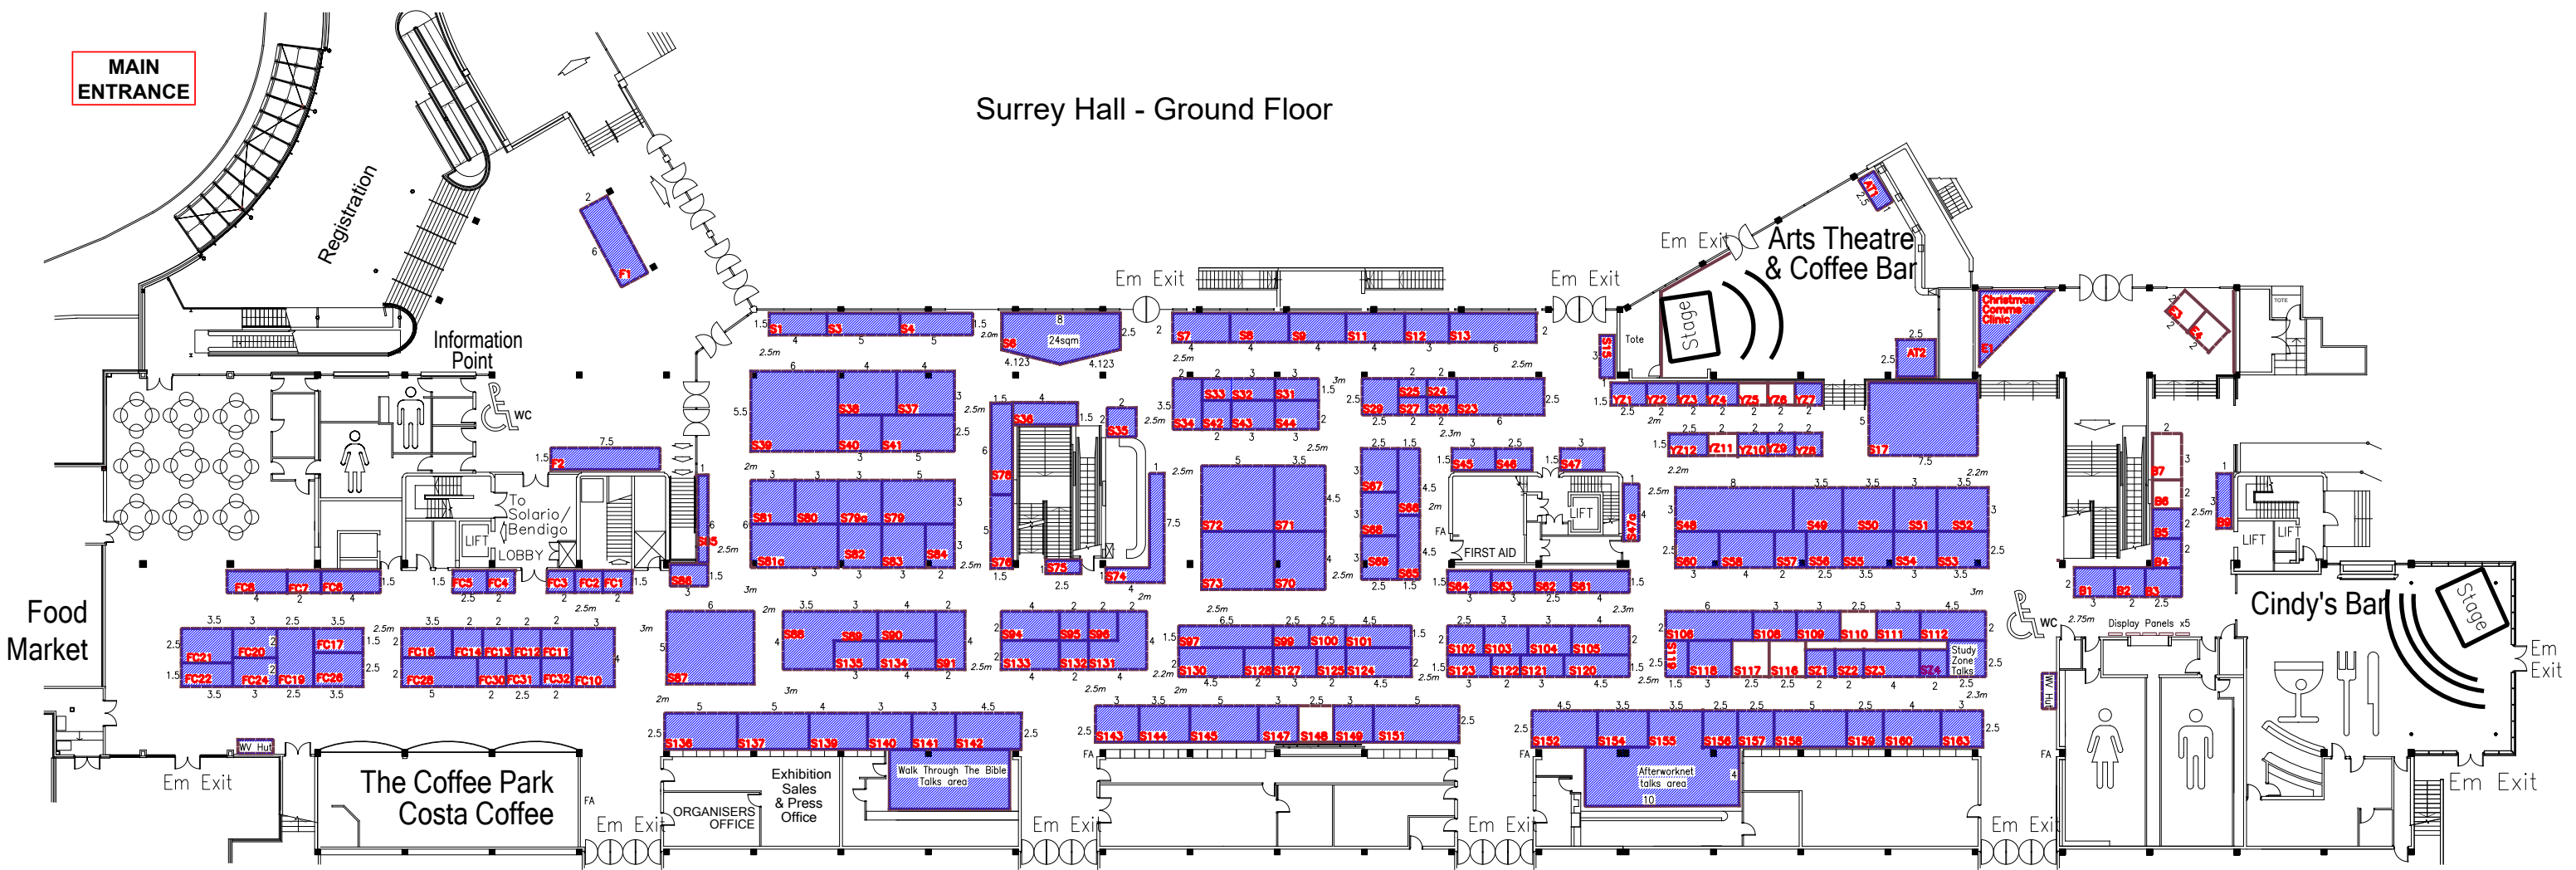

Christian Resources Exhibition - National 2019

15th-17th Oct 2019 Sandown Exhibition Centre . Esher . Surrey

Plan correct as at 12.08.2019