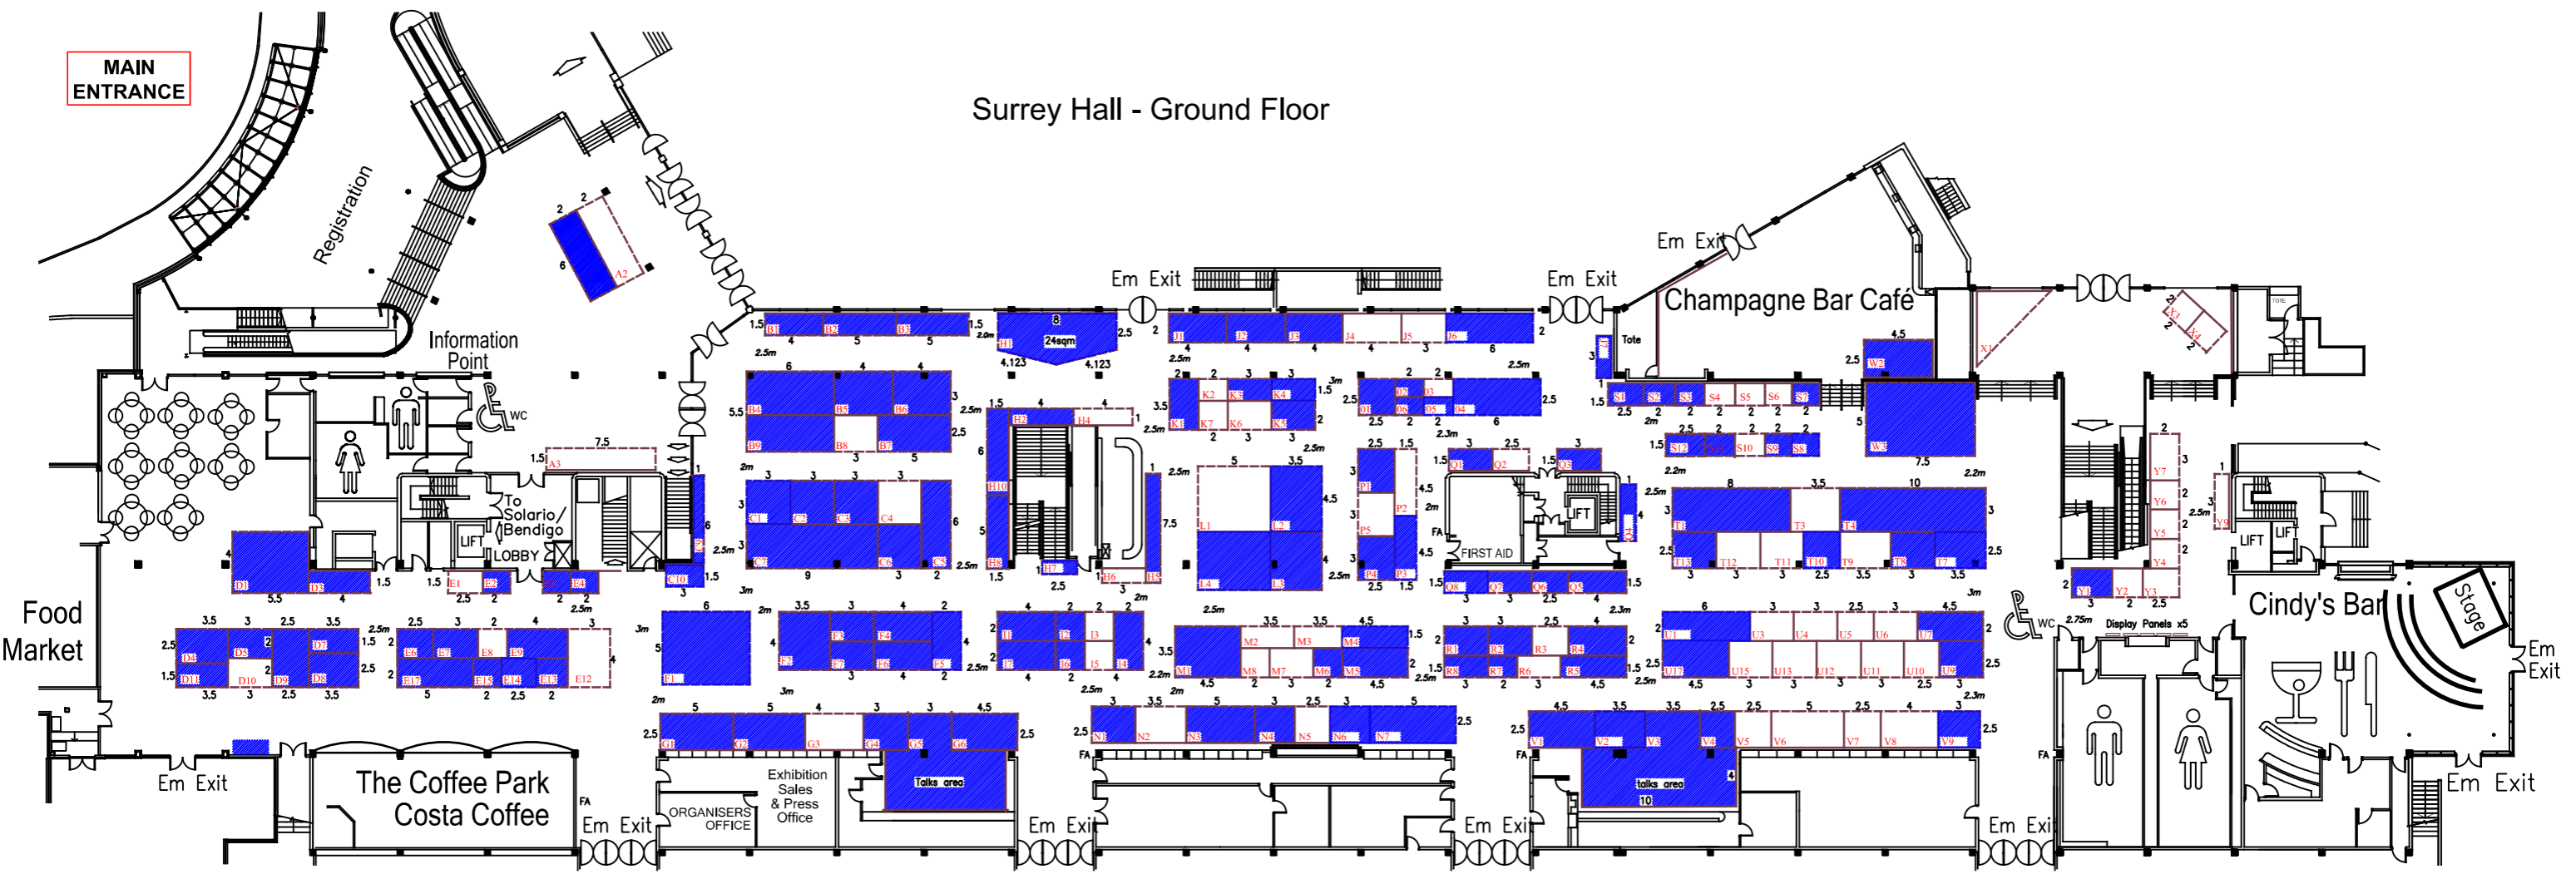

Christian Resources Exhibition - National 2021

12th-14th Oct 2021 Sandown Exhibition Centre . Esher . Surrey

Plan correct as at 03.06.2020