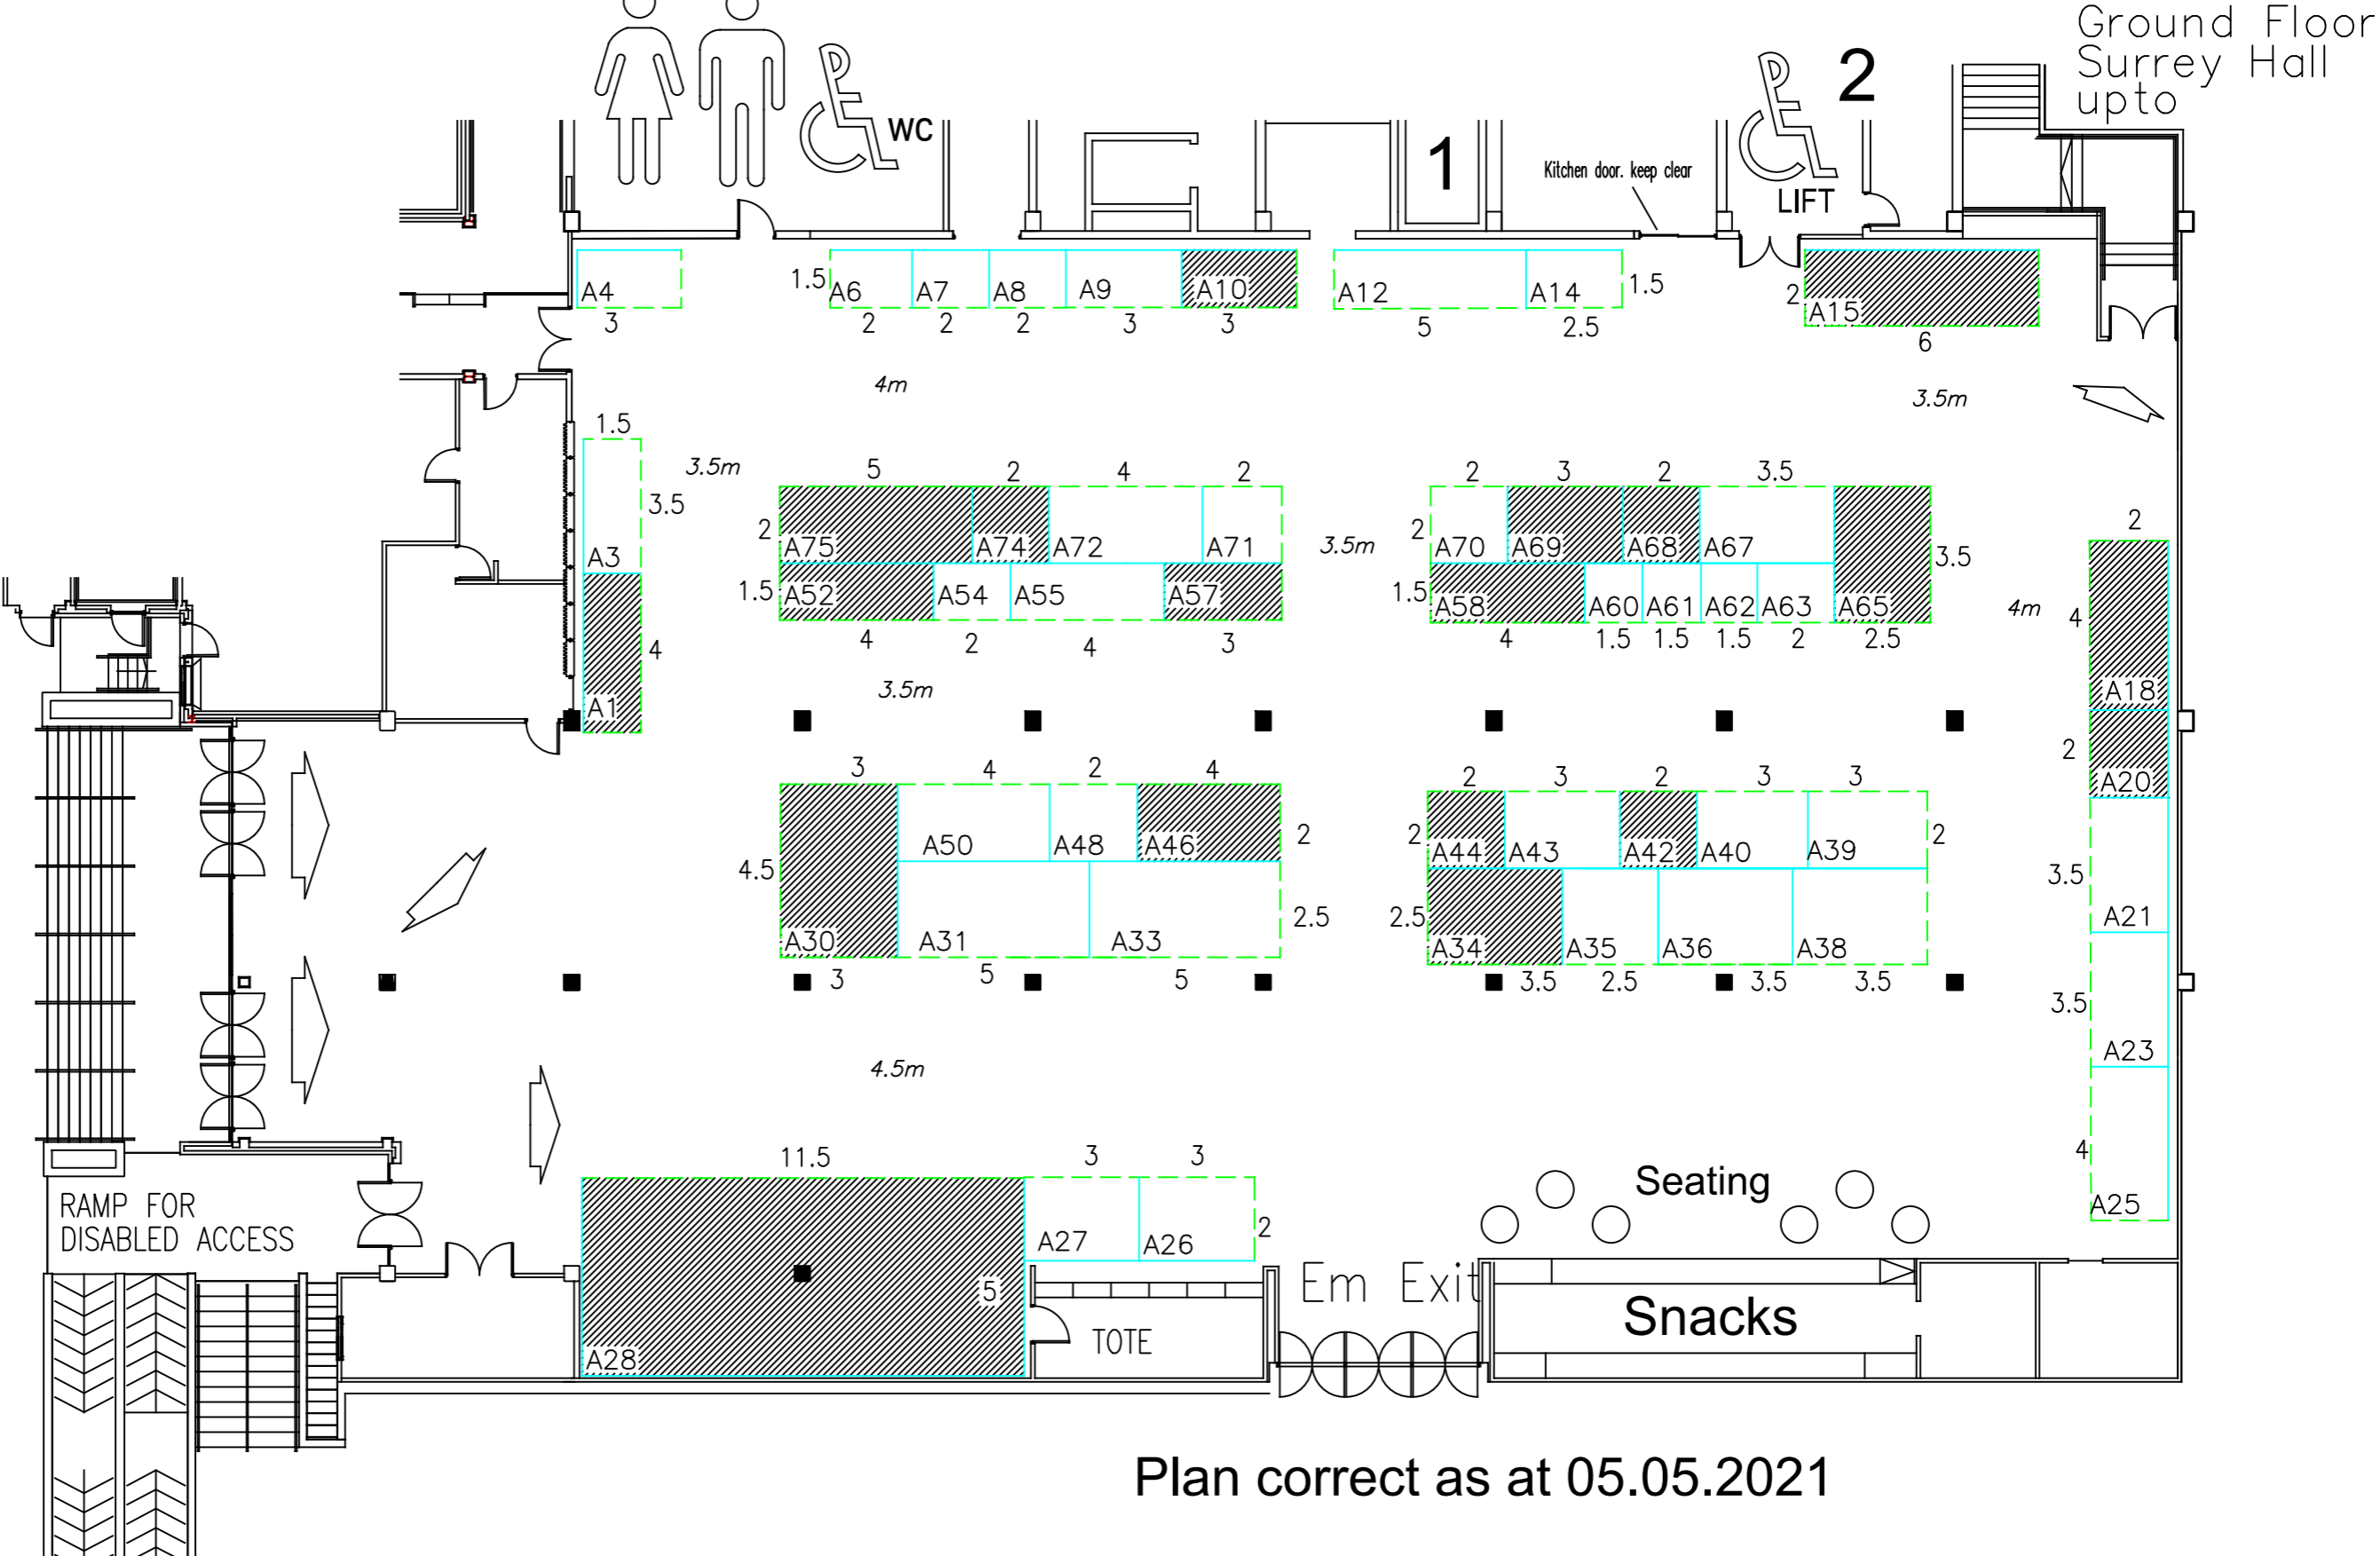

Christian Resources Exhibition - National 2021

12th-14th Oct 2021 Sandown Exhibition Centre . Esher . Surrey

Surrey Hall - Ground Floor

Plan correct as at 05.05.2021

Esher Hall - Lower Ground

ENTRANCE
Registration

Plan correct as at 05.05.2021