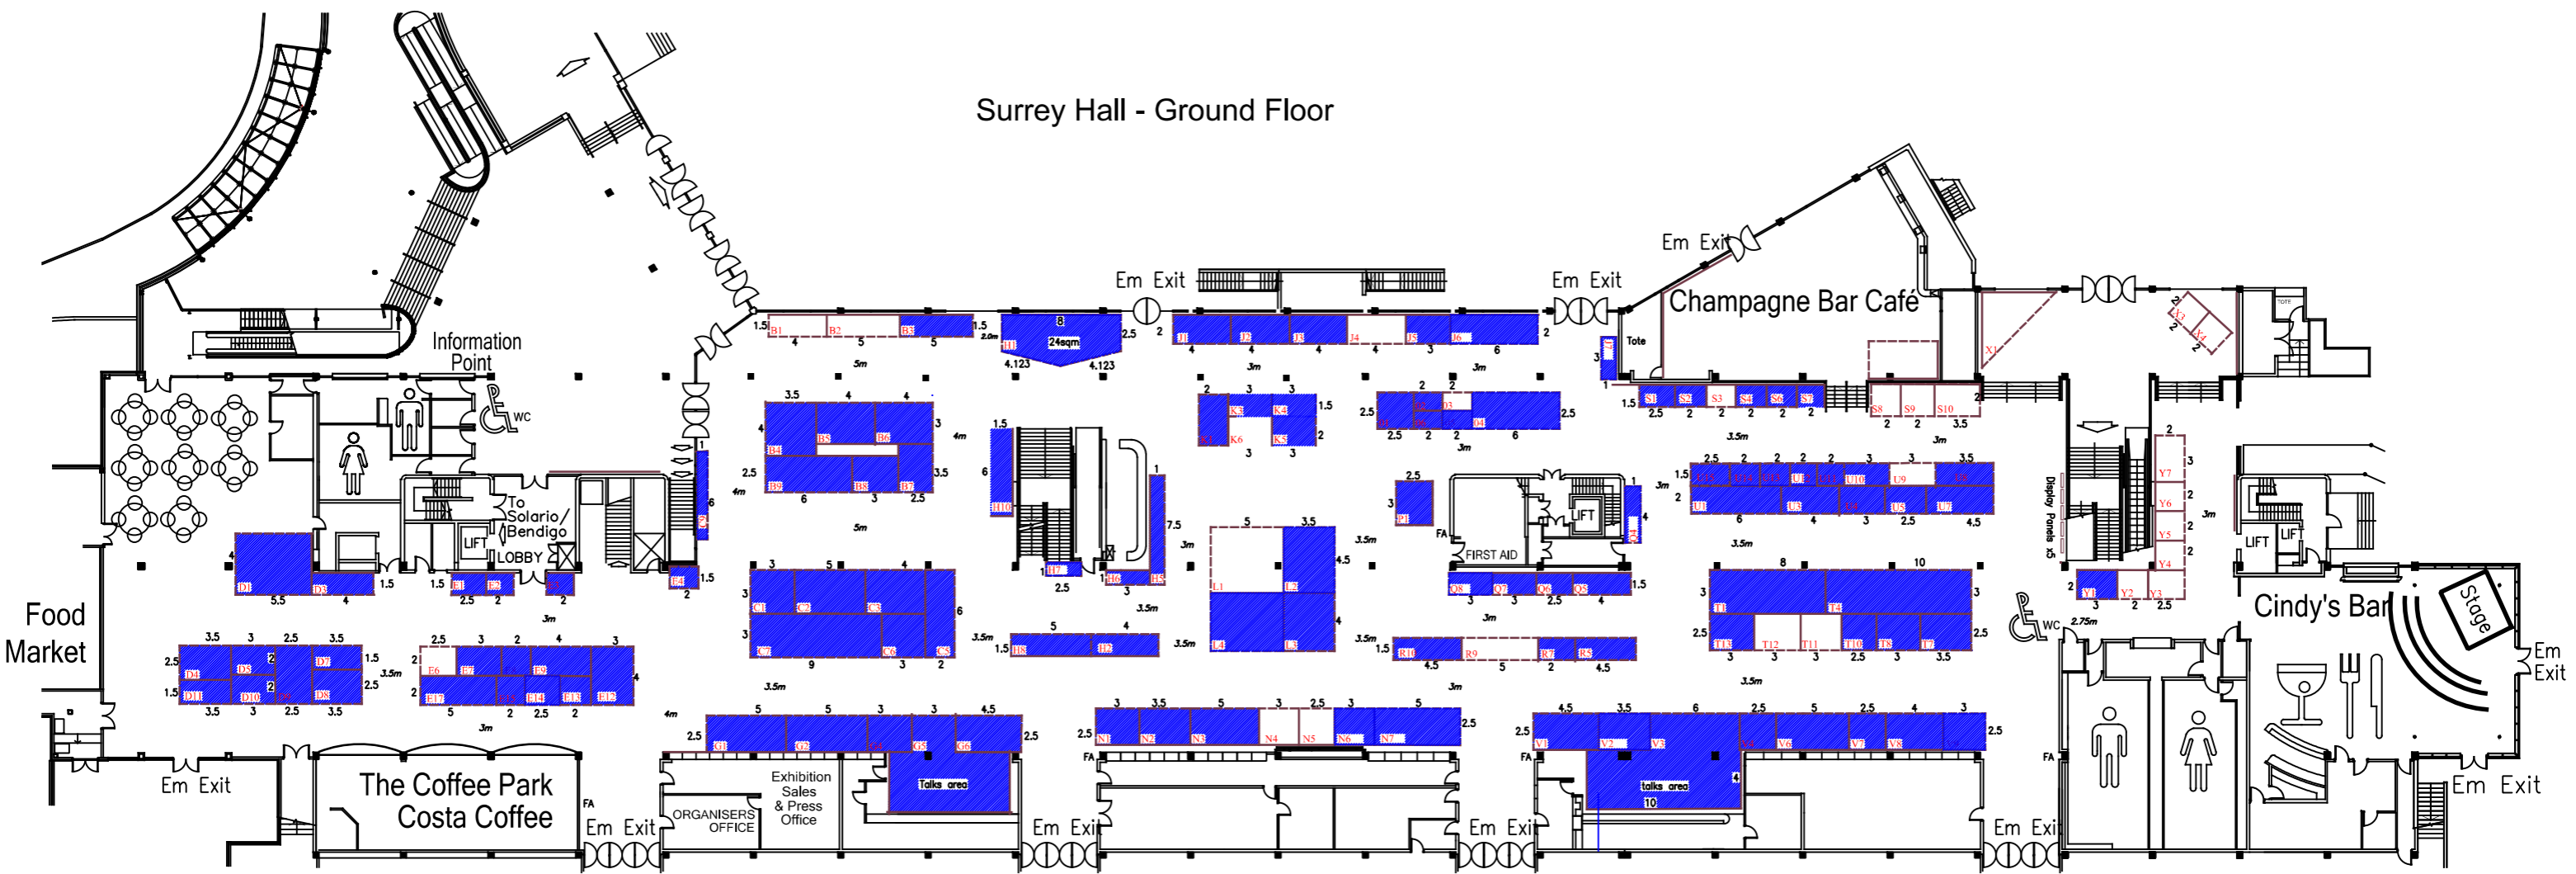

Christian Resources Exhibition - National 2021

12th-14th Oct 2021 Sandown Exhibition Centre . Esher . Surrey

Surrey Hall - Ground Floor

Plan correct as at 05.05.2021

Esher Hall - Lower Ground

ENTRANCE
Registration

Plan correct as at 05.05.2021