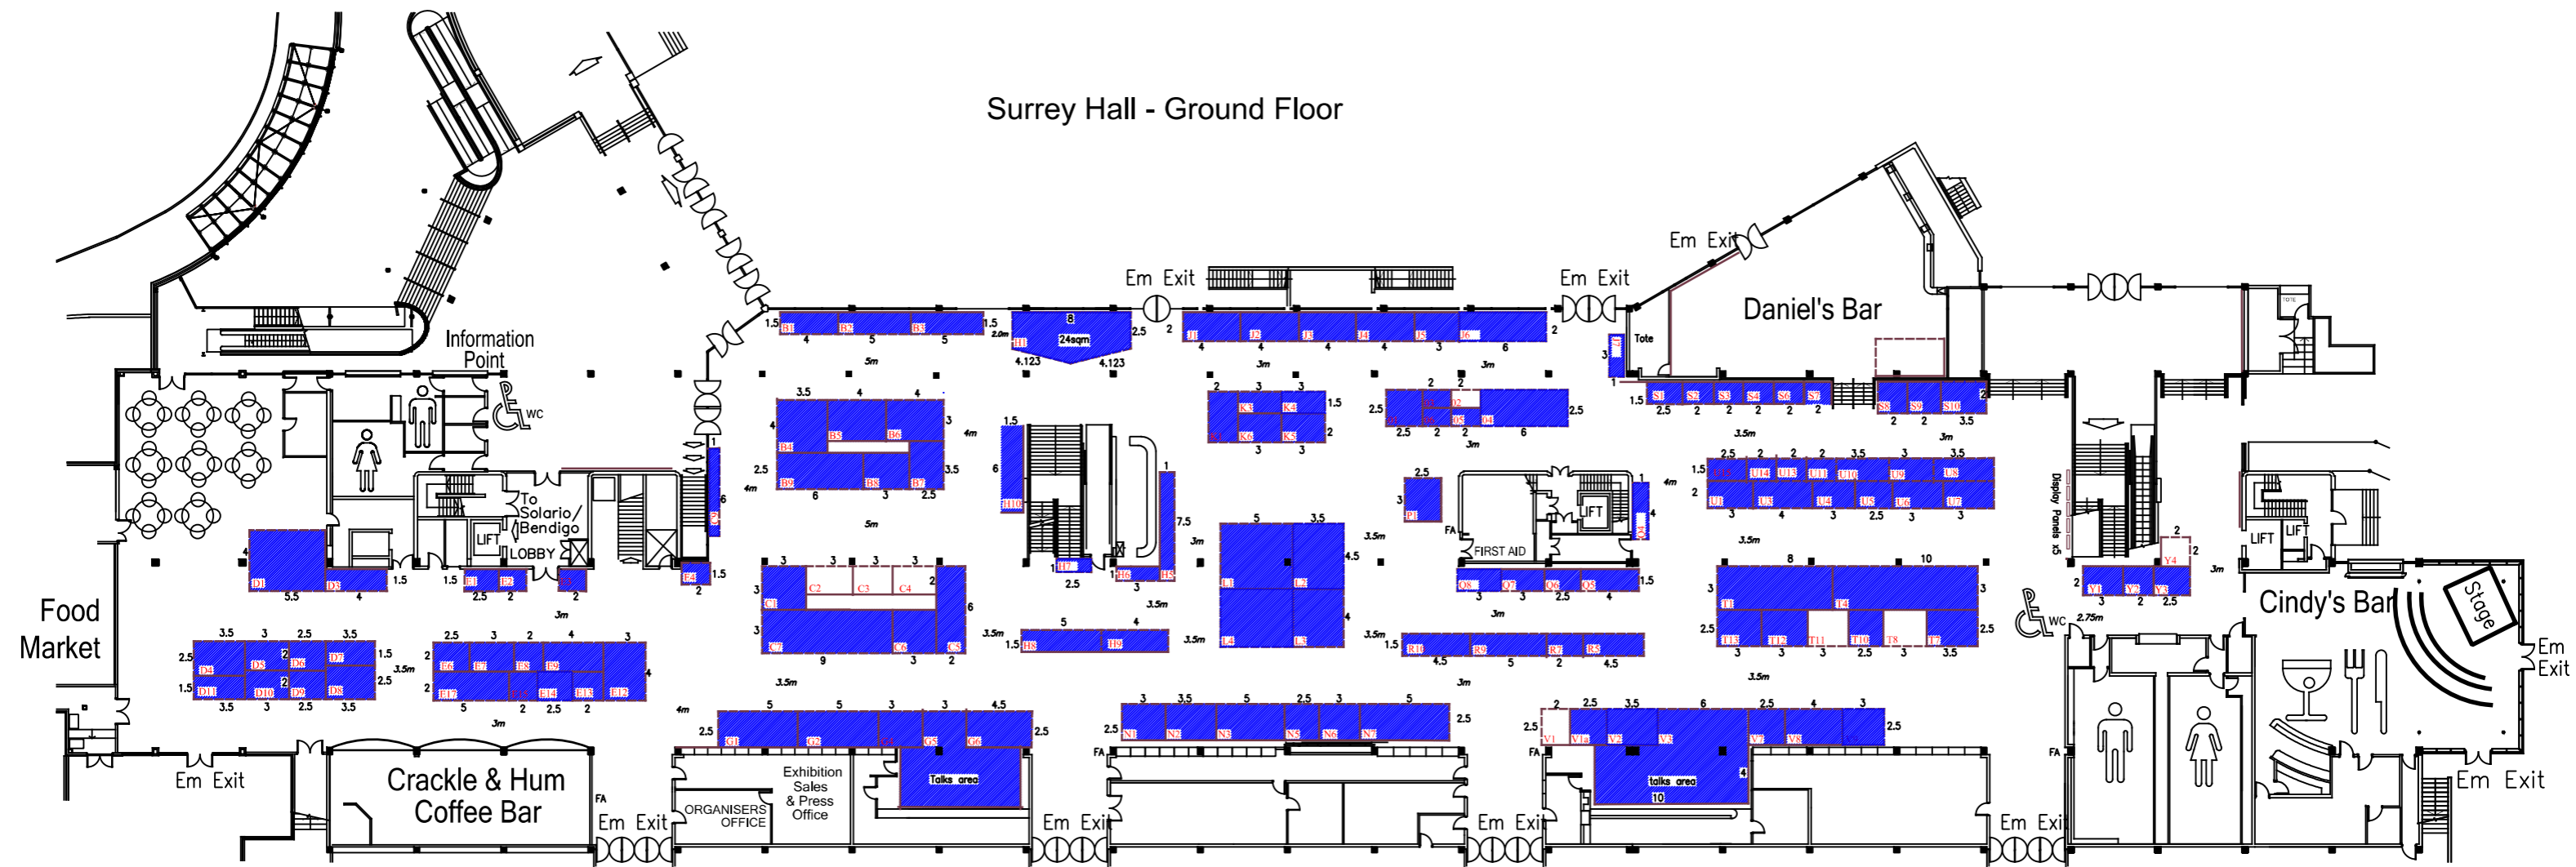

Christian Resources Exhibition - National 2021

12th-14th Oct 2021 Sandown Exhibition Centre . Esher . Surrey

Surrey Hall - Ground Floor

Plan correct as at 14.09.2021

Esher Hall - Lower Ground

Plan correct as at 14.09.2021