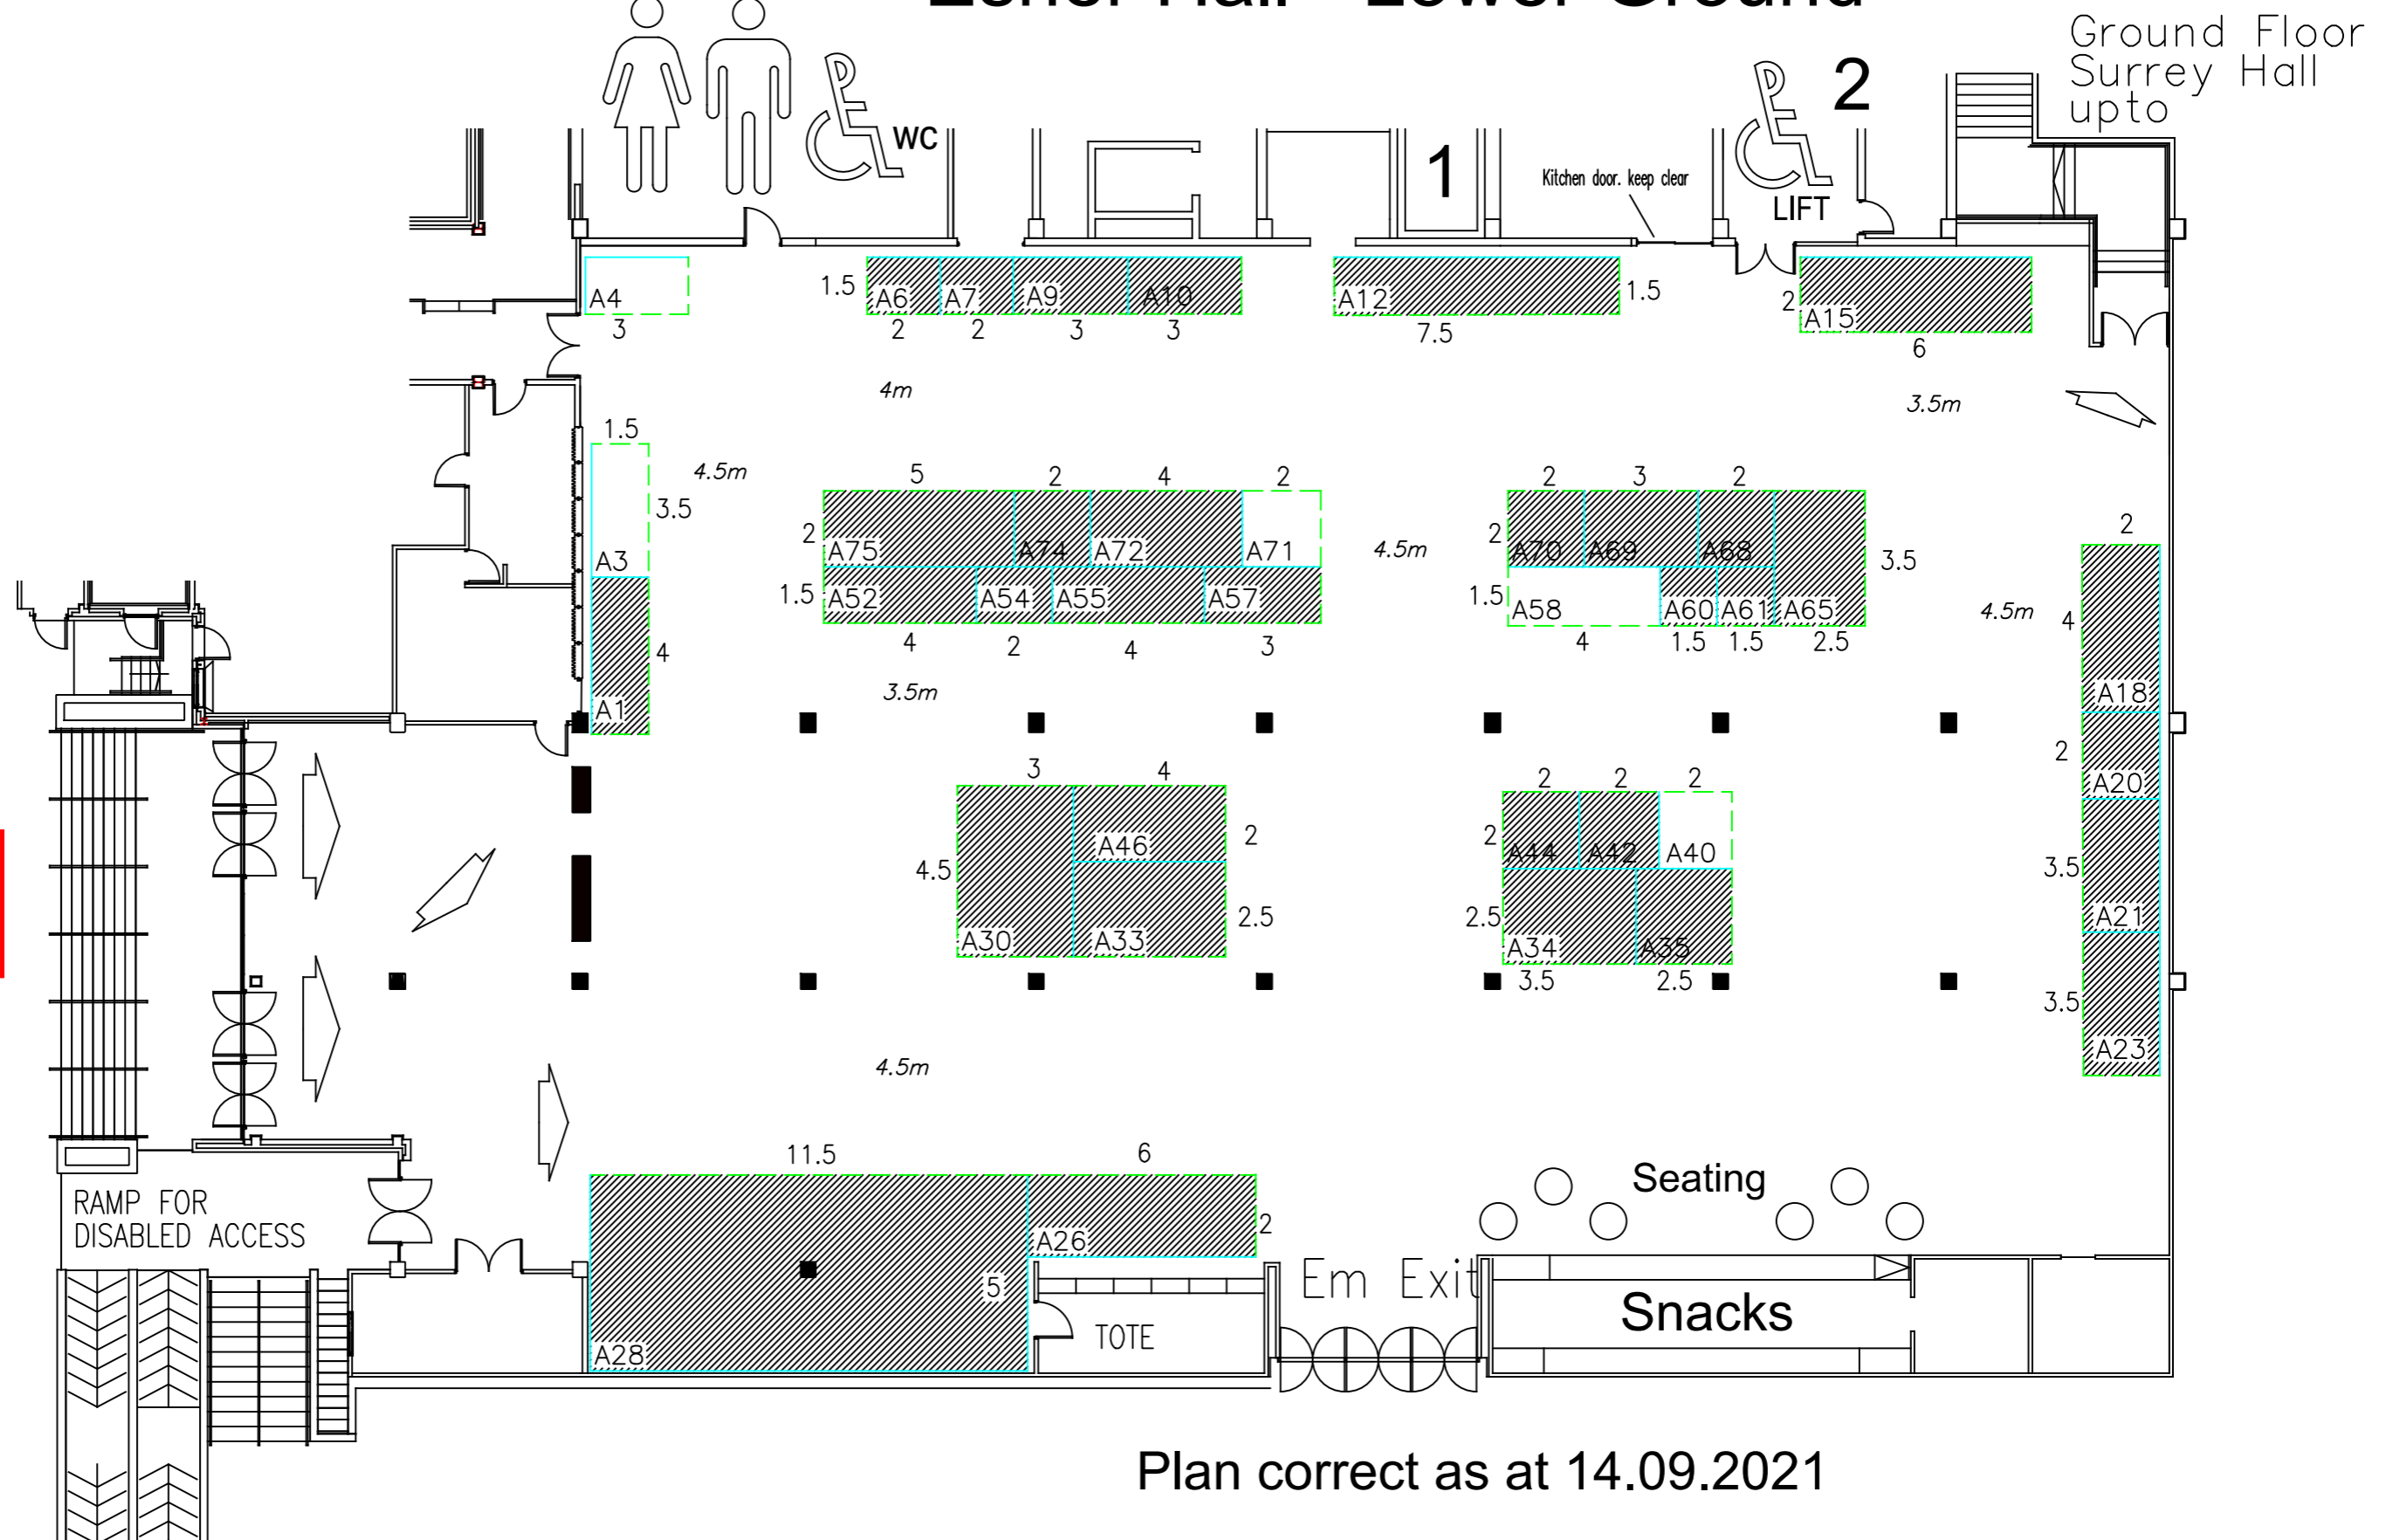

Christian Resources Exhibition - National 2021

12th-14th Oct 2021 Sandown Exhibition Centre . Esher . Surrey

Surrey Hall - Ground Floor

Plan correct as at 14.09.2021

Esher Hall - Lower Ground

Plan correct as at 14.09.2021