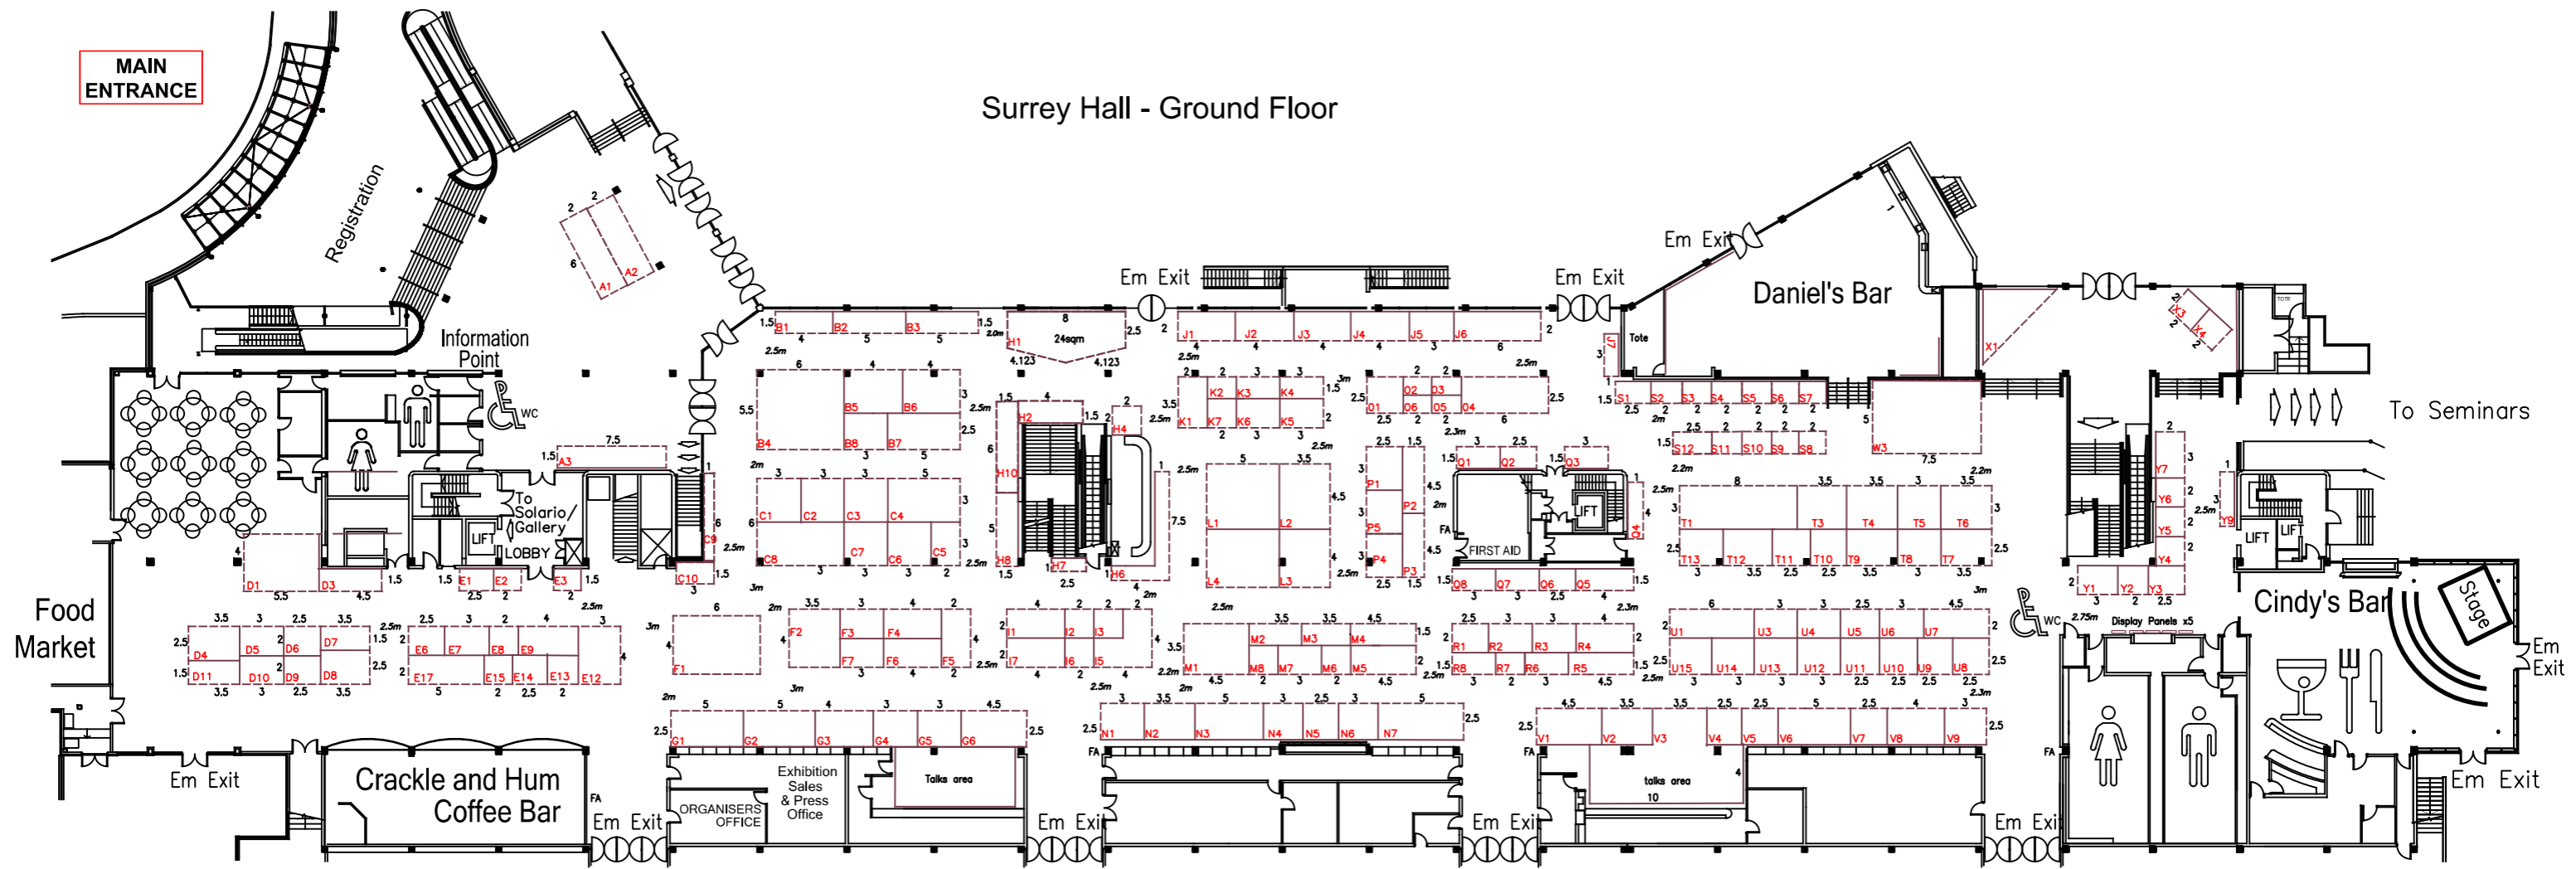

Christian Resources Exhibition - National 2022

11th-13th Oct 2022 Sandown Park Exhibition Centre . Esher . Surrey

Plan correct as at 12.10.2021