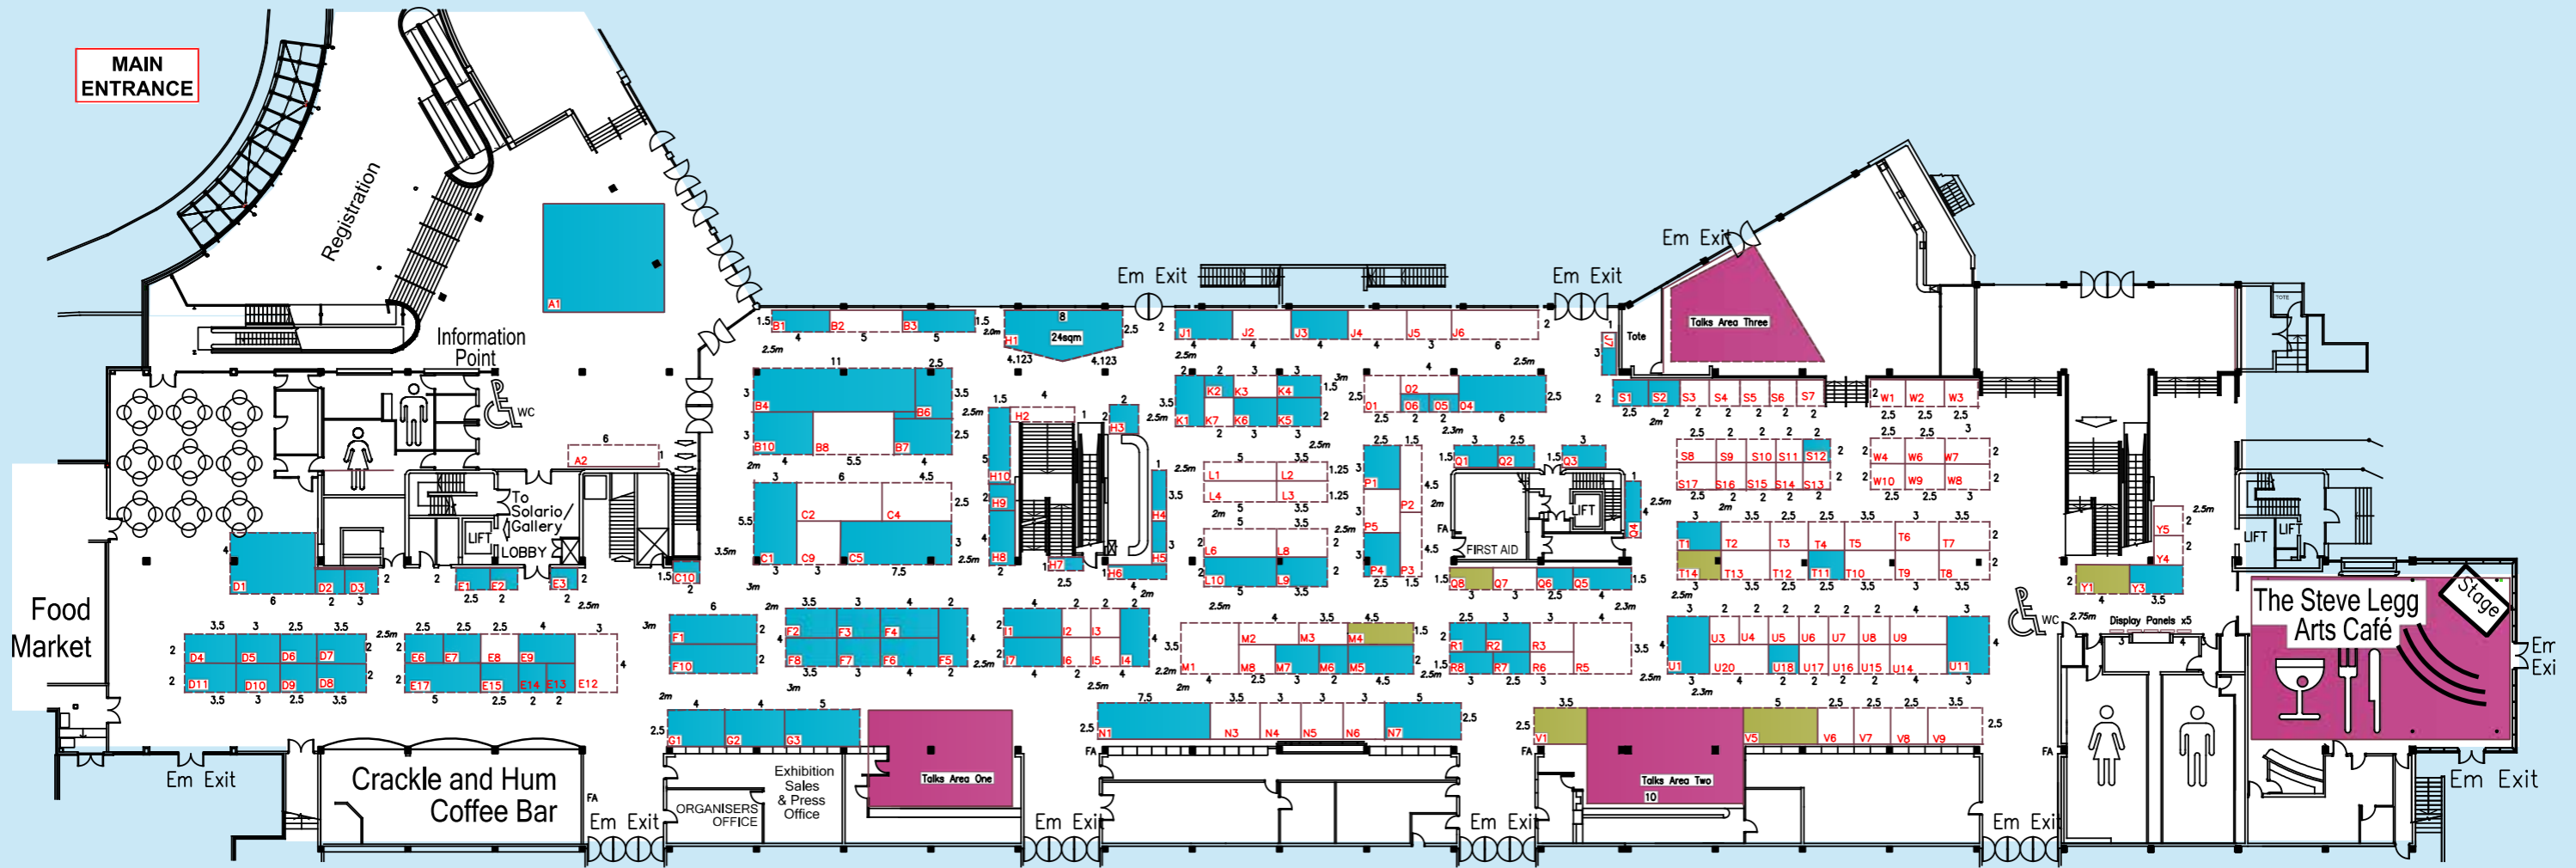

CRE | CHRISTIAN RESOURCES EXHIBITION

1985-2025

Sandown Park, Surrey

15-16 October 2025

Stands already booked
 Stands on reserve

Floorplan correct as at 23.01.2025