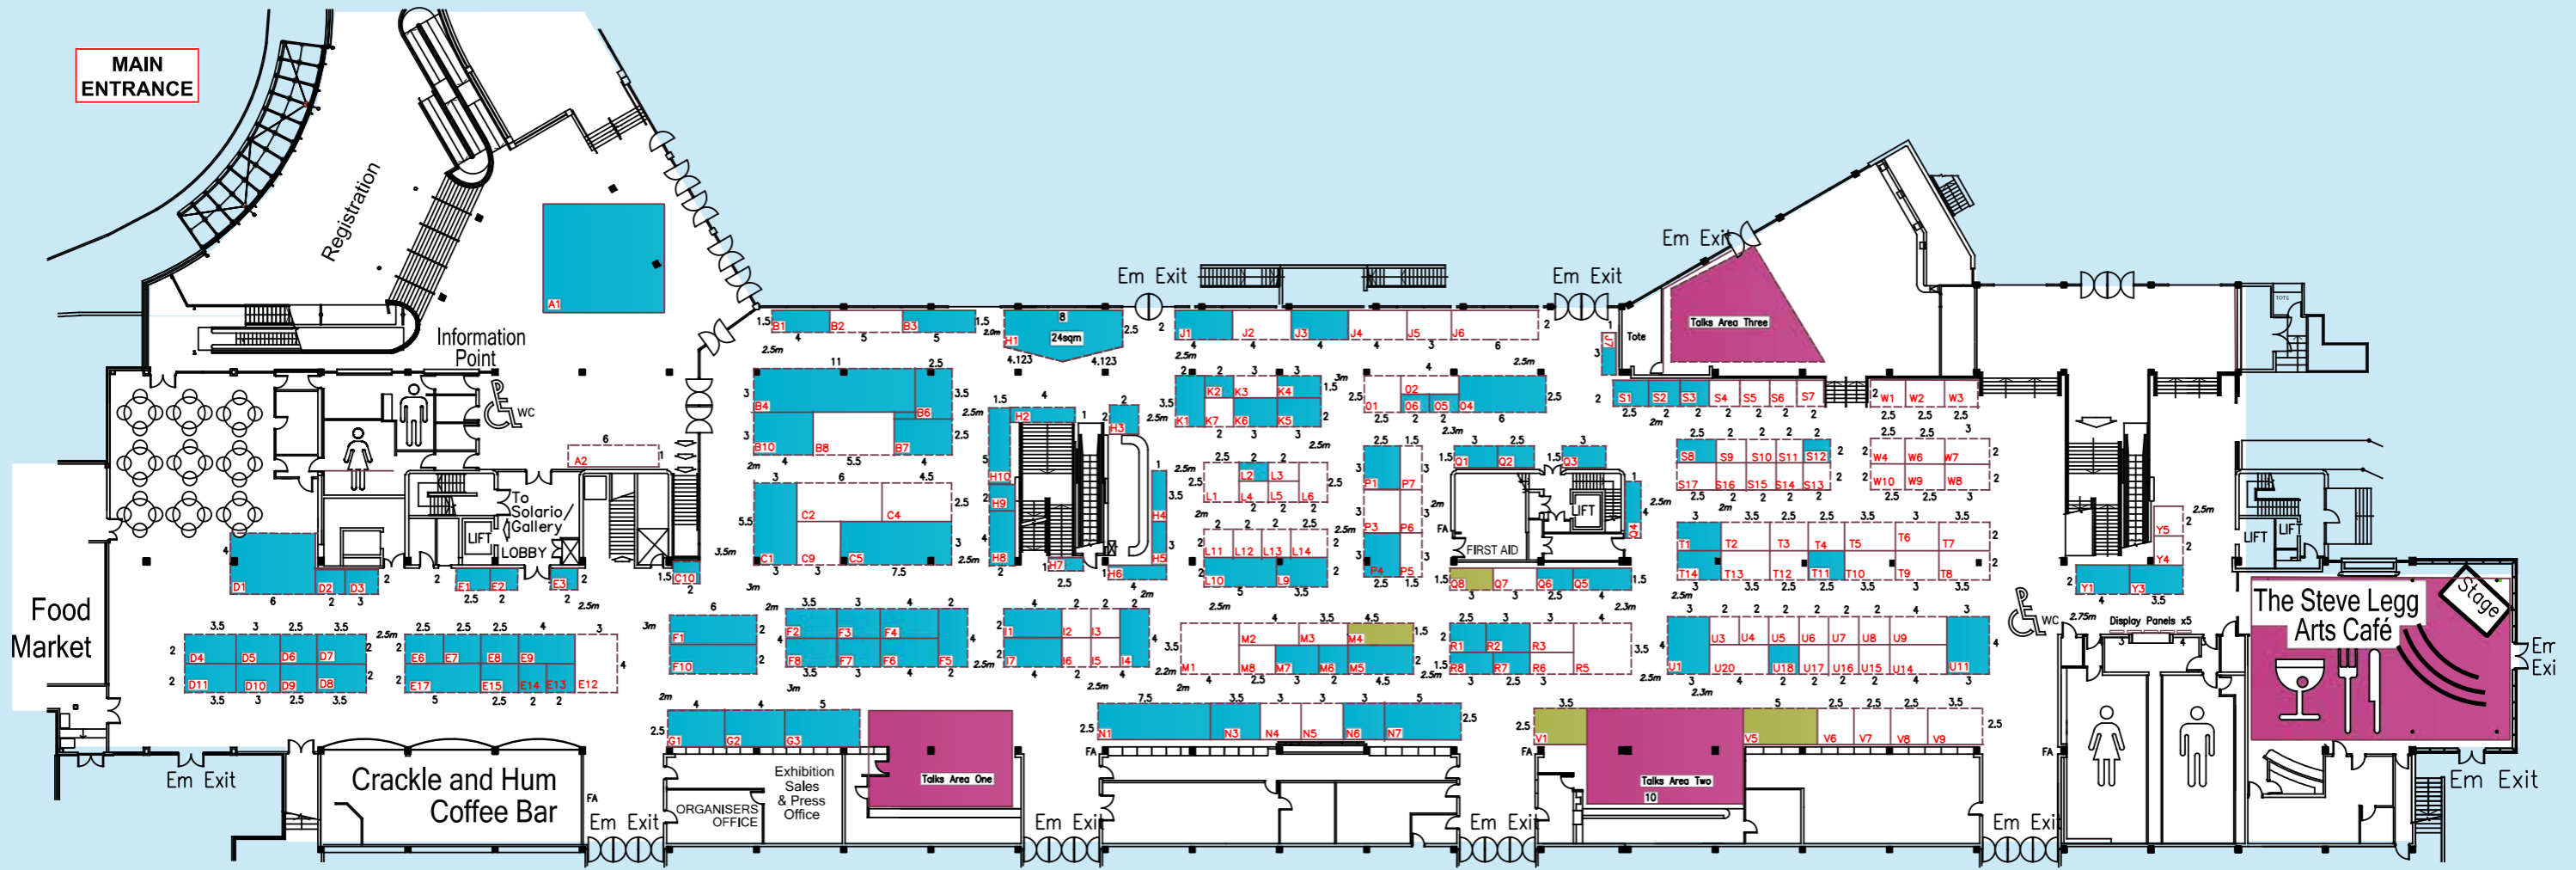

## 1985-2025

### Sandown Park, Surrey

### 15-16 October 2025

Stands already booked

Stands on reserve

Floorplan correct as at 05.03.2025